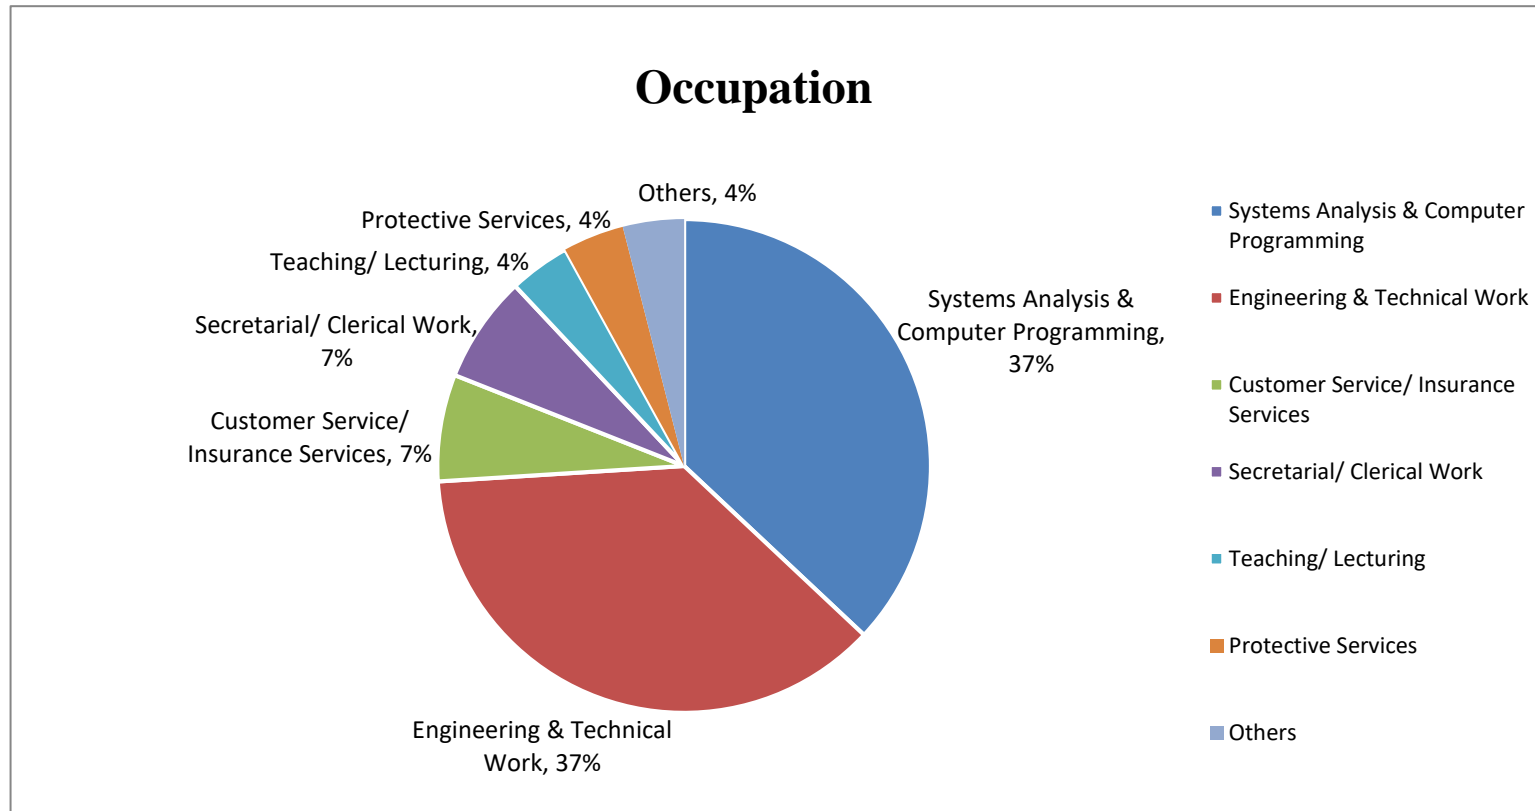

Graduate Employment Statistics of BEngCE 2018 Graduates

Cut-off date of the Survey: 31 December 2018